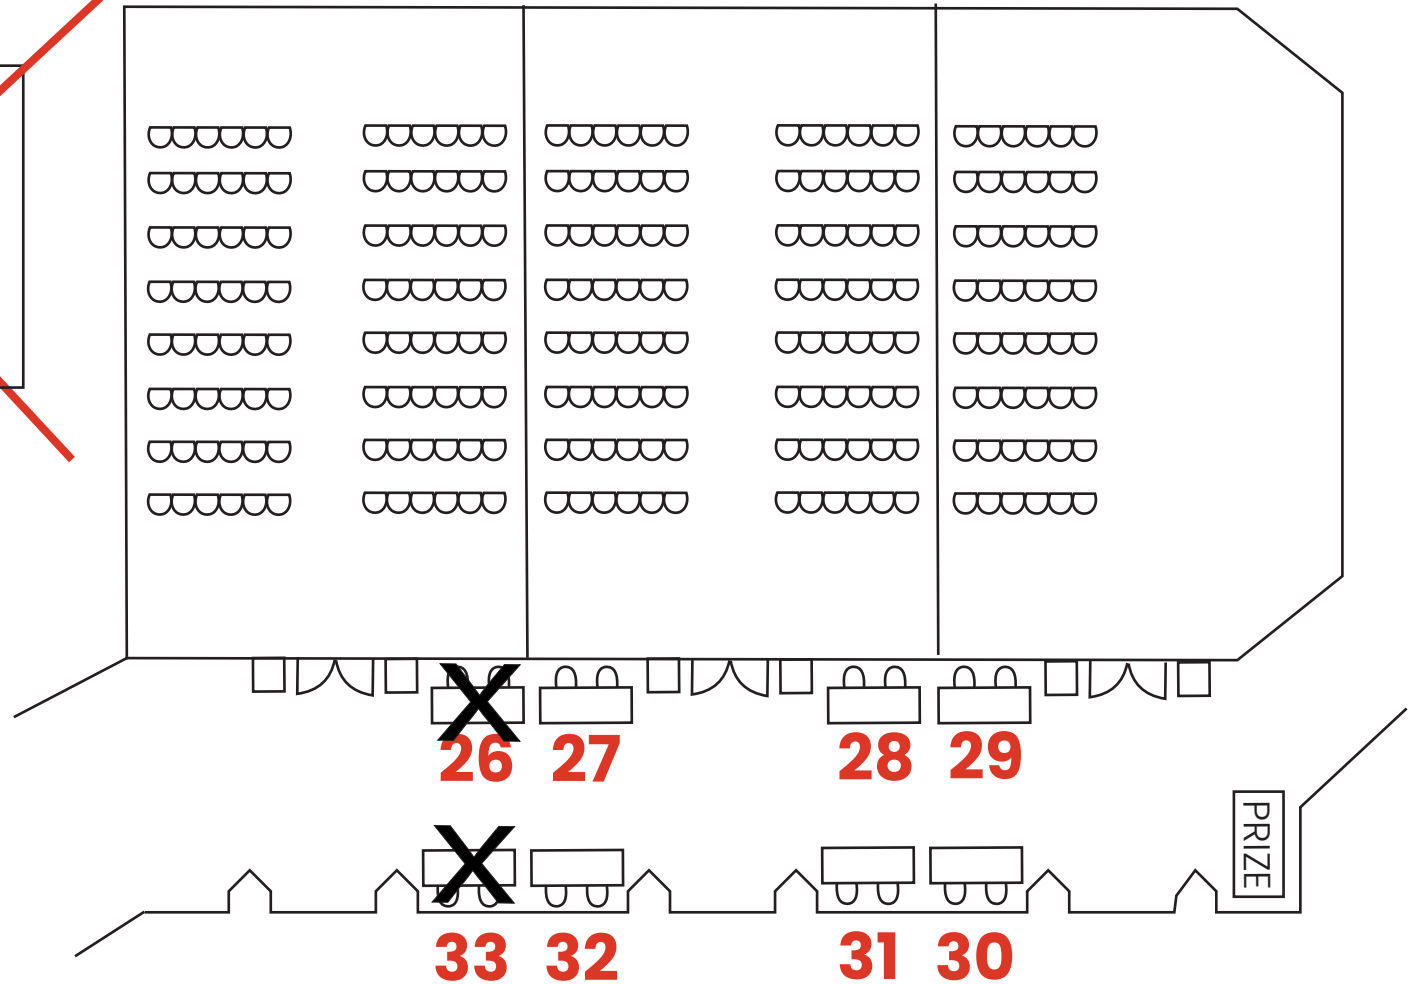

OAB Exchange Area Map Cherry Valley Hotel

Woodhull Ballroom

River Birch Rooms

*Booths marked with an "X" have been claimed.

*Booths marked with an "X" have been claimed.

Woodhull Ballroom

Full Area Map

Woodhull Ballroom

- Opening & Closing General Sessions
- Lunch

Flint Ridge Room

- Beverage Table

*Booths marked with an "X" have been claimed.

Full Area Map

River Birch Rooms

River Birch Rooms

- Breakout Sessions

River Birch Corridor

- Door Prize Table