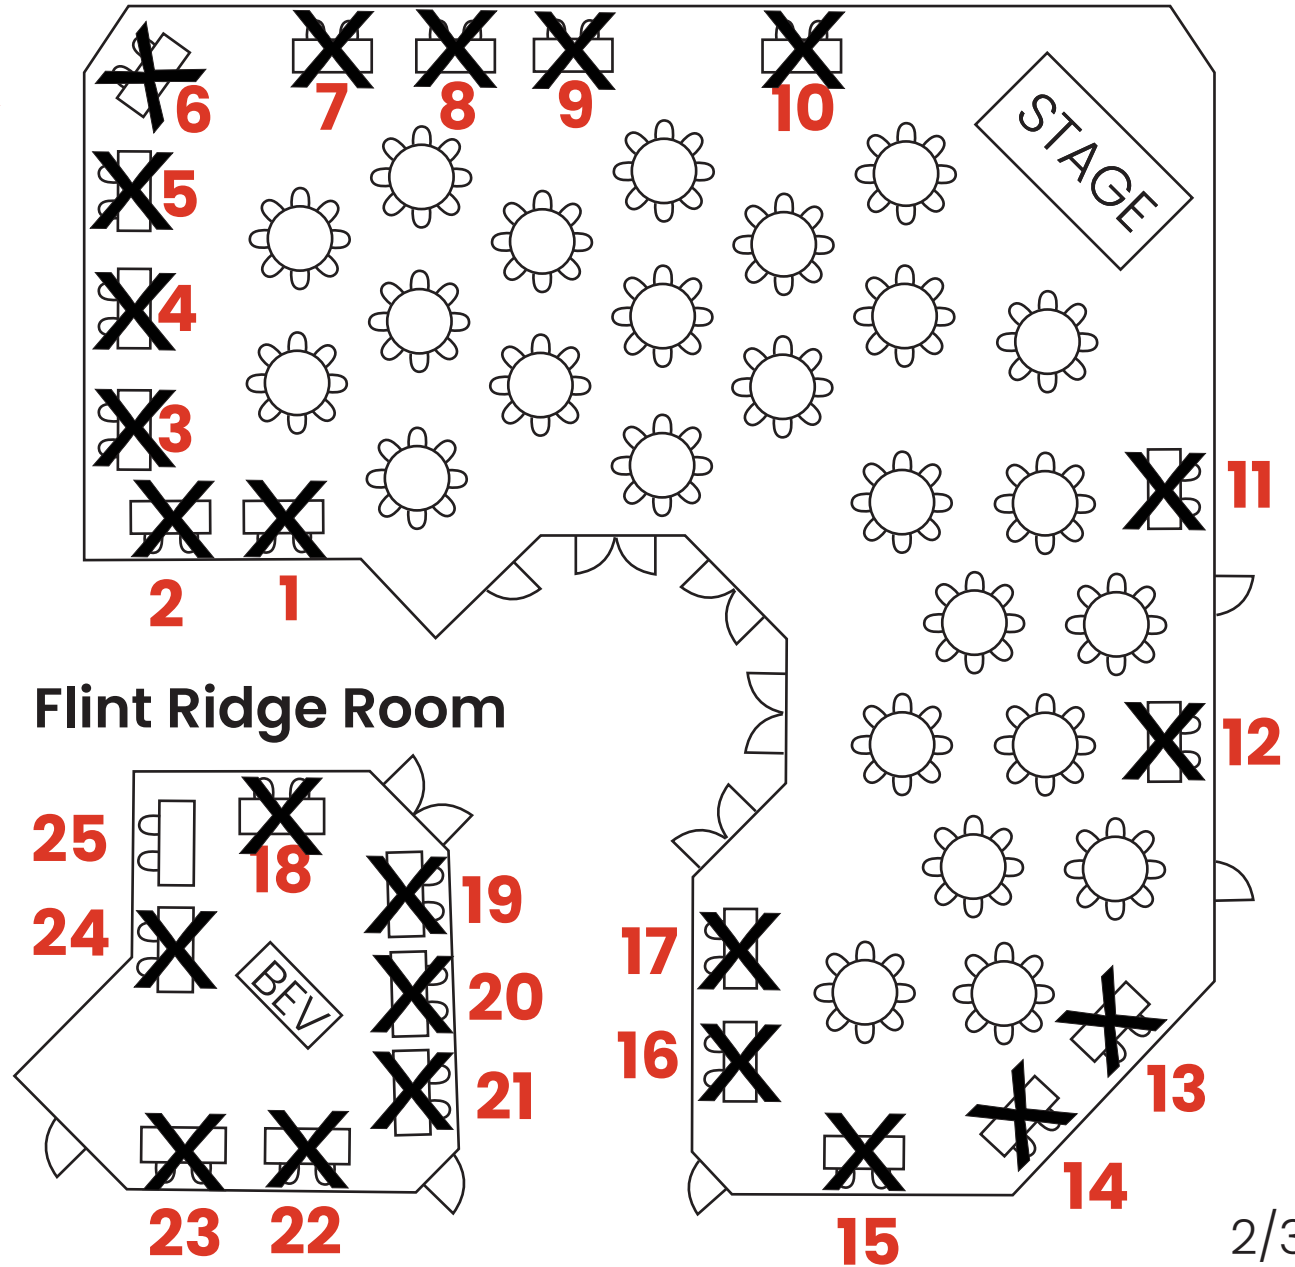

OAB Exchange Area Map Cherry Valley Hotel

Woodhull Ballroom

River Birch Rooms

*Booths marked with an "X" have been claimed.

*Booths marked with an "X" have been claimed.

Woodhull Ballroom

Full Area Map

Woodhull Ballroom

- Opening & Closing General Sessions
- Lunch

Flint Ridge Room

- Beverage Table

*Booths marked with an "X" have been claimed.

Full Area Map

River Birch Rooms

River Birch Rooms

- Breakout Sessions

River Birch Corridor

- Door Prize Table