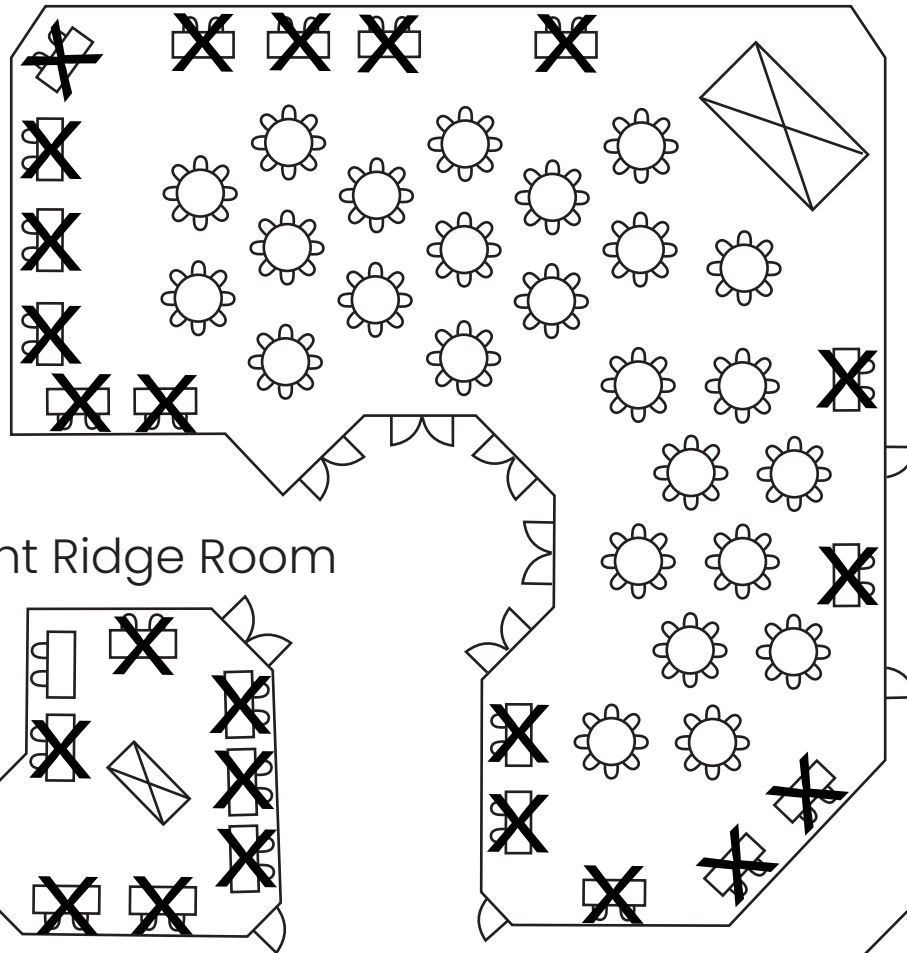

OAB Exchange Area Map Cherry Valley Hotel

Woodhull Ballroom

River Birch Rooms

*Booths marked with an "X" have been claimed.

*Booths marked with an "X" have been claimed.

Woodhull Ballroom

Full Area Map

Woodhull Ballroom

- Opening & Closing General Sessions
- Lunch

Flint Ridge Room

- Beverage Table

*Booths marked with an "X" have been claimed.

Full Area Map

River Birch Rooms

River Birch Rooms

- Breakout Sessions

River Birch Corridor

- Door Prize Table