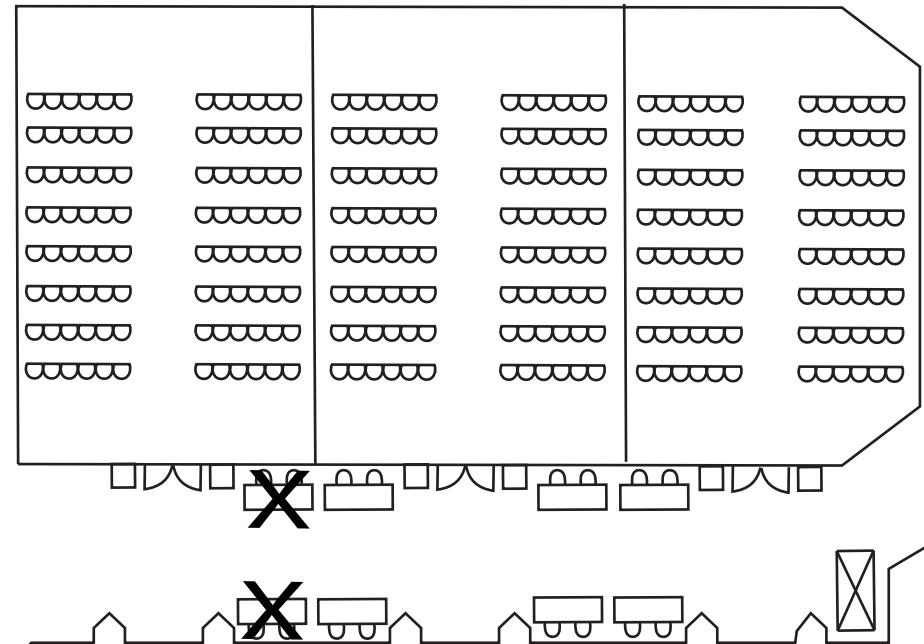

OAB Exchange Area Map Cherry Valley Hotel

Woodhull Ballroom

River Birch Rooms

*Booths marked with an "X" have been claimed.

*Booths marked with an "X" have been claimed.

Woodhull Ballroom

Full Area Map

Woodhull Ballroom

- Opening & Closing General Sessions
- Lunch

Flint Ridge Room

- Beverage Table

*Booths marked with an "X" have been claimed.

Full Area Map

River Birch Rooms

River Birch Rooms

- Breakout Sessions

River Birch Corridor

- Door Prize Table