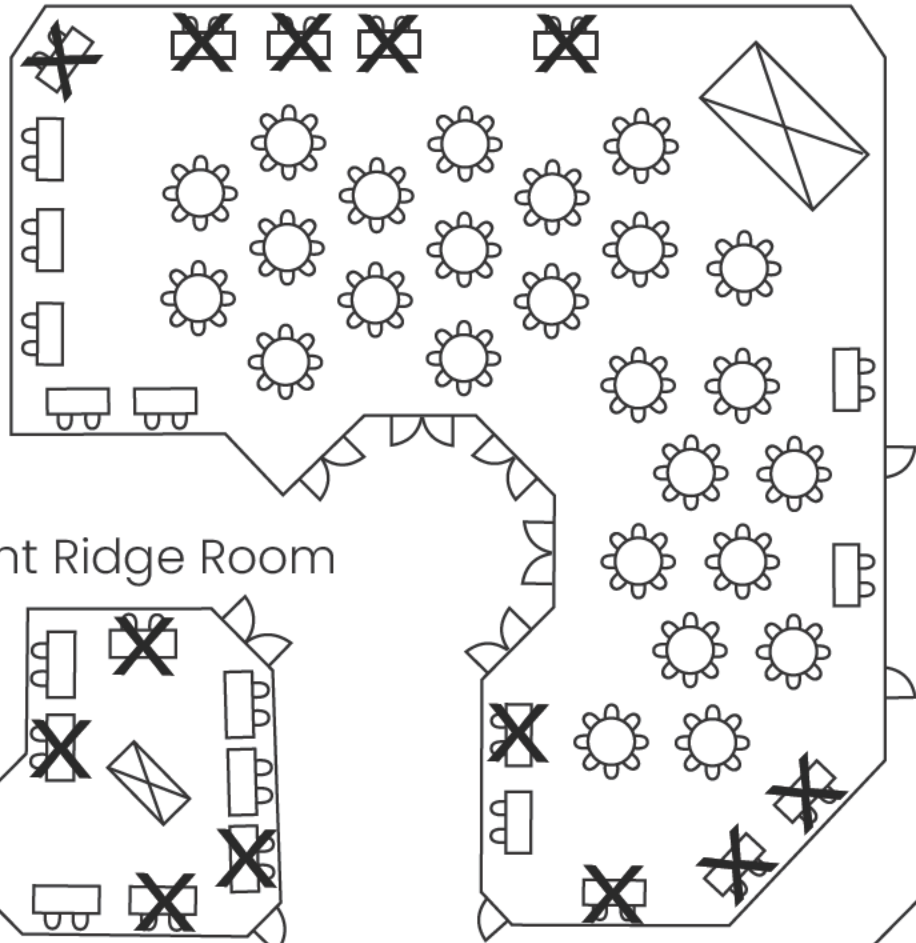

OAB Exchange Area Map Cherry Valley Hotel

Woodhull Ballroom

River Birch Rooms

Woodhull Ballroom

Full Area Map

Woodhull Ballroom

- Opening & Closing
- General Sessions
- Lunch

Flint Ridge Room

- Beverage Table

River Birch Rooms

Full Area Map

River Birch Rooms

- Breakout Sessions

River Birch Corridor

- Door Prize Table