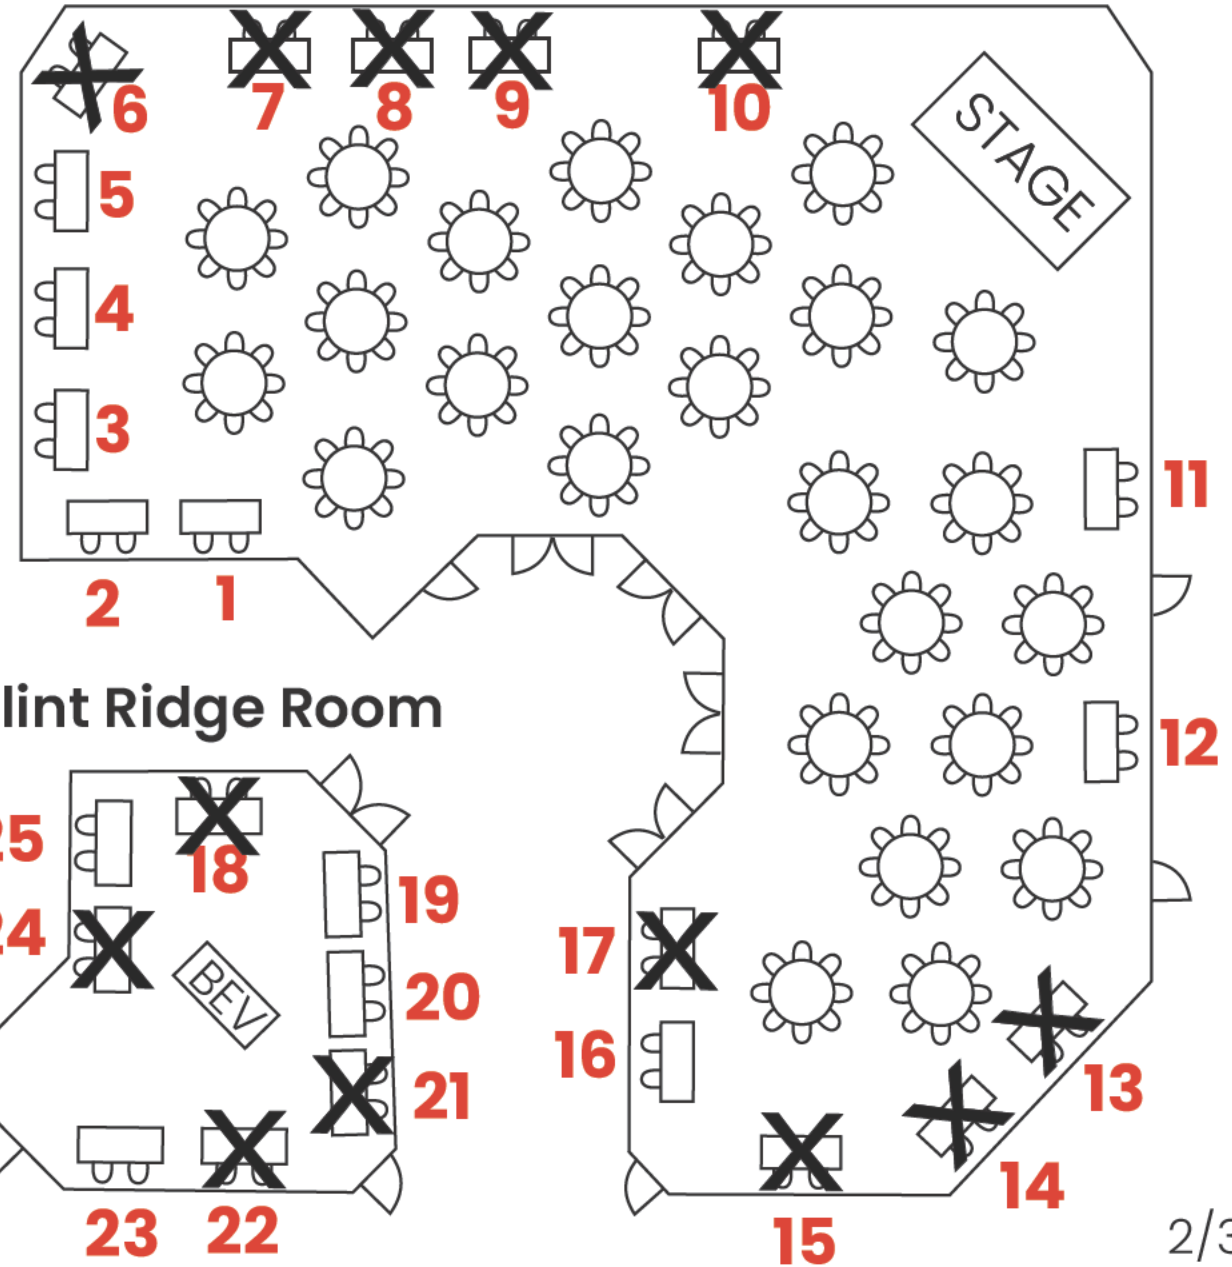

OAB Exchange Area Map Cherry Valley Hotel

Woodhull Ballroom

River Birch Rooms

Woodhull Ballroom

Full Area Map

Woodhull Ballroom

- Opening & Closing
- General Sessions
- Lunch

Flint Ridge Room

- Beverage Table

River Birch Rooms

Full Area Map

River Birch Rooms

- Breakout Sessions

River Birch Corridor

- Door Prize Table