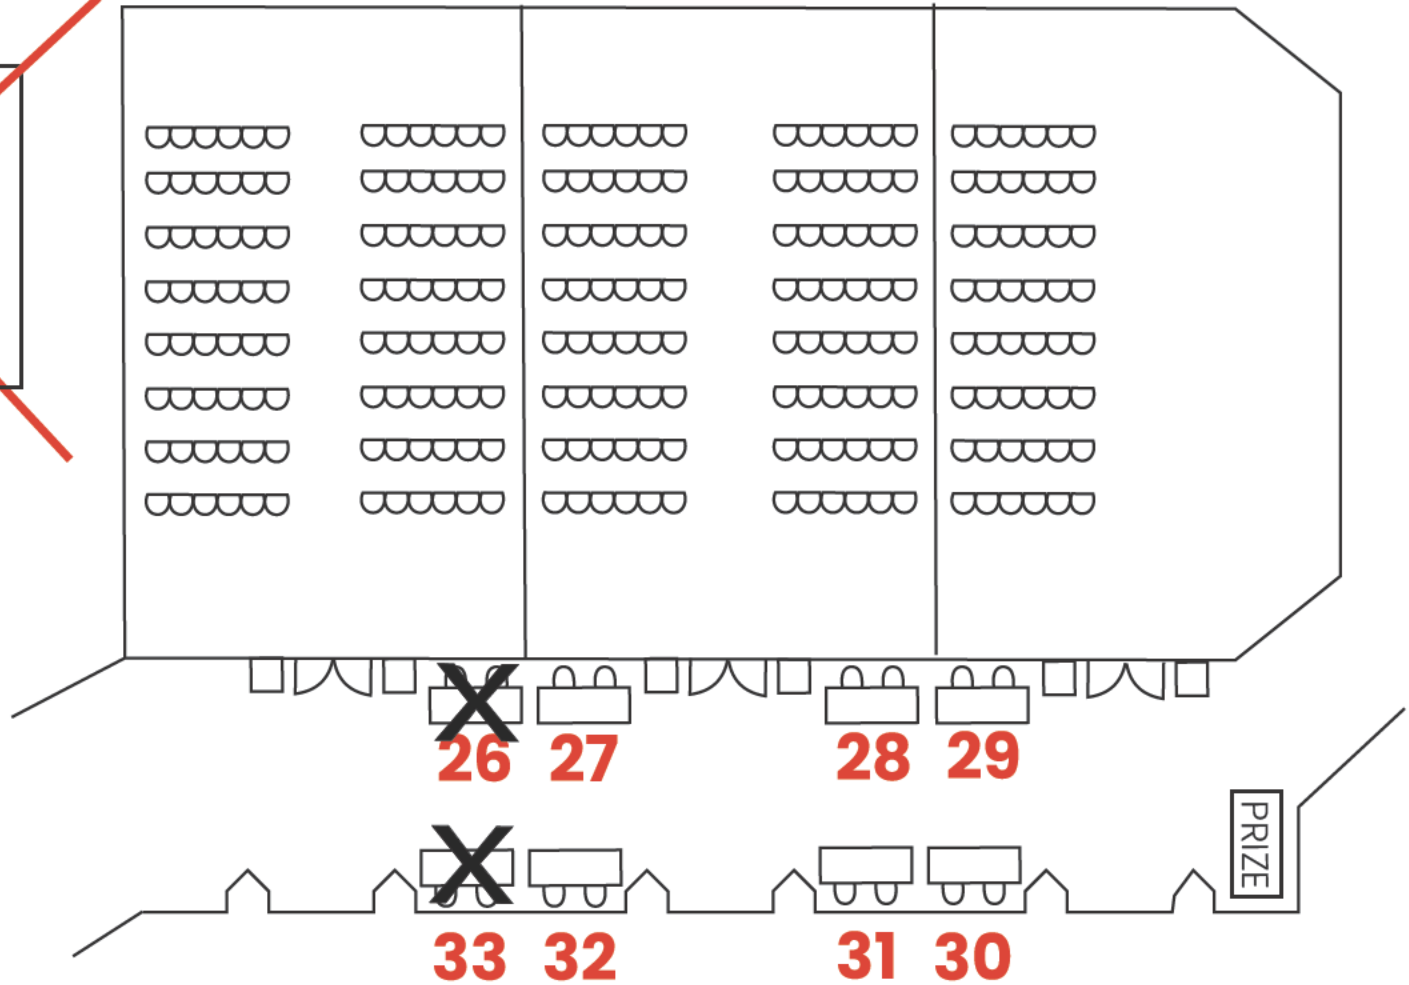

OAB Exchange Area Map Cherry Valley Hotel

Woodhull Ballroom

River Birch Rooms

Woodhull Ballroom

Full Area Map

Woodhull Ballroom

- Opening & Closing
- General Sessions
- Lunch

Flint Ridge Room

- Beverage Table

River Birch Rooms

Full Area Map

River Birch Rooms

- Breakout Sessions

River Birch Corridor

- Door Prize Table